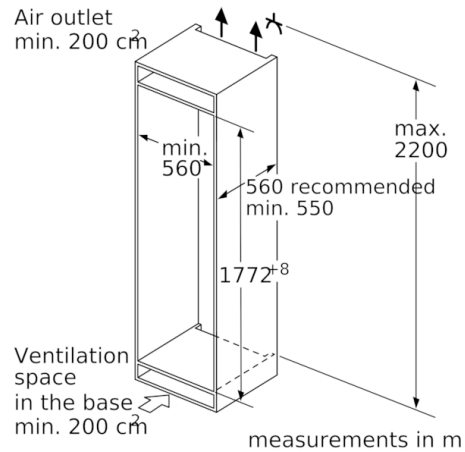

Freezer Section

- Net capacity **** freezer: 34 l
- Freezing capacity: 4.5 kg/24 h
- Storage time in power failure: 22 h
- 1 hinged freezer compartment
- Ice compartment suited for Pizzas

Dimensions

- Dimensions (H x W x D): 177.2 cm x 55.8 cm x 54.5 cm
- Niche Dimension (H x W x D): 177.5 cm x 56.0 cm x 55.0 cm

Technical Information

- Door right hinged, reversible
- Connected load: 90 W
- Nominal voltage: 220 - 240 V

Accessories

- egg tray ice cube tray

Country Specific Options

- Gross capacity 288 l
- Gross capacity cooling 254 l
- Gross capacity**** freezer: 34 l (-18°C and below)
- Based on the results of the standard 24-hour test. Actual consumption depends on usage/position of the appliance.

Environment and Safety

Installation

General Information

**Serie | 6, built-in fridge with freezer section,
177.5 x 56 cm
KIL82ADE0**

Maximal permissible weight of the unit fronts

Fitted kitchen unit doors that exceed the permissible weight may cause damage and result in functional impairment of the hinges.

The gap dimensions recommended in the table must be adhered to in order to ensure that appliance doors do not collide with anything when they are opened, and to avoid causing damage to kitchen units.