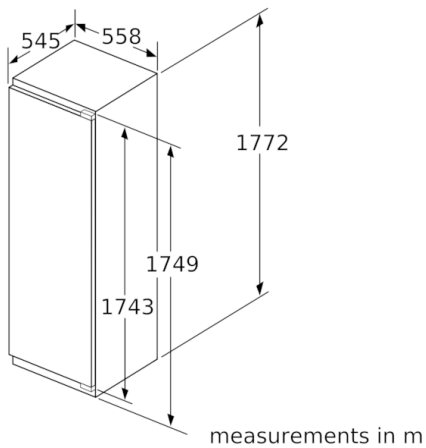

Freezer Section

- Net capacity **** freezer: 34 l
- Freezing capacity: 4.5 kg/24 h
- Storage time in power failure: 22 h
- 1 hinged freezer compartment
- Ice compartment suited for Pizzas

Dimensions

- Dimensions (H x W x D): 177.2 cm x 55.8 cm x 54.5 cm
- Niche Dimension (H x W x D): 177.5 cm x 56.0 cm x 55.0 cm

Technical Information

- Door right hinged, reversible
- Connected load: 90 W
- Nominal voltage: 220 - 240 V

Accessories

- egg tray ice cube tray

Country Specific Options

- Gross capacity 288 l
- Gross capacity cooling 254 l
- Gross capacity**** freezer: 34 l (-18°C and below)
- Based on the results of the standard 24-hour test. Actual consumption depends on usage/position of the appliance.

Environment and Safety

Installation

General Information

**Serie | 6, built-in fridge with freezer section,
177.5 x 56 cm
KIL82ADE0**

Maximal permissible weight of the unit fronts

Fitted kitchen unit doors that exceed the permissible weight may cause damage and result in functional impairment of the hinges.

Hinges in mm:	undamped hinge, Door in kg:	damped hinge, Door in kg:
1500-1750	22	22

measurements in mm
Recommended gap dimensions for flat hinges

	F	R	X
16-19	0-3	2.5	
	20	0-1	3
21	2-3	2.5	
	21	0-1	3
22	2-3	2.5	
	22	0	4
	22	1	3.5
	2-3	3	