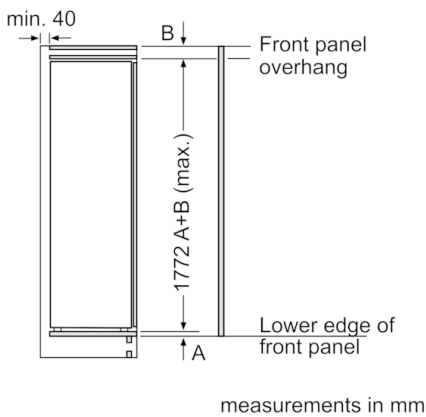

**Serie | 6, built-in fridge with freezer section,
177.5 x 56 cm
KIL82ADE0**

Maximal permissible weight of the unit fronts

Fitted kitchen unit doors that exceed the permissible weight may cause damage and result in functional impairment of the hinges.

Hinges in mm:	undamped hinge, Door in kg:	damped hinge, Door in kg:
1500-1750	22	22

measurements in mm
Recommended gap dimensions for flat hinges

	F	R	X
16-19	0-3	2.5	
	20	0-1	3
21	2-3	2.5	
	21	0-1	3
22	2-3	2.5	
	22	0	4
	22	1	3.5
	2-3	3	

The gap dimensions recommended in the table must be adhered to in order to ensure that appliance doors do not collide with anything when they are opened, and to avoid causing damage to kitchen units.